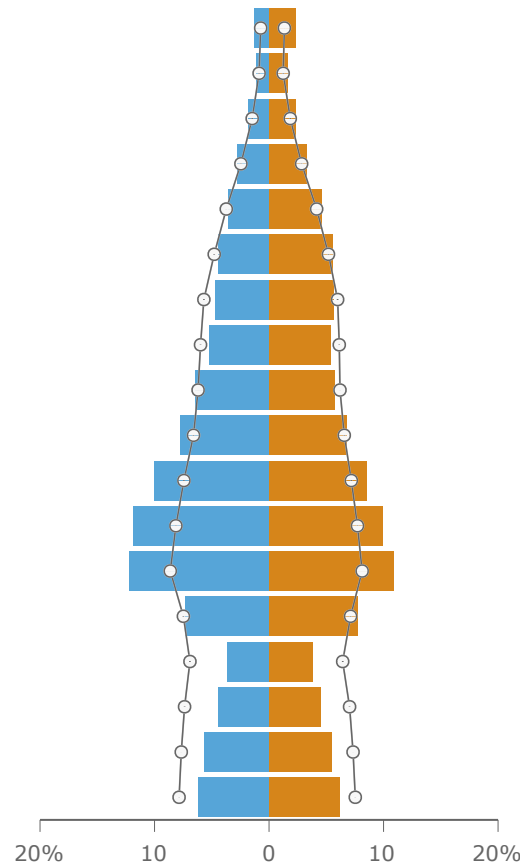

MARKETING PROFILE

5901 Westheimer Rd, Houston, Texas, 77057 (Drive time band of 0 - 5 minutes)

Drive Time Bands: 0-5 minute radii

KEY FACTS

43,040

Population

35.1

Median Age

2.0

Average Household Size

\$64,102

Median Household Income

ANNUAL HOUSEHOLD SPENDING

\$2,913
Apparel & Services

\$6,616
Groceries

\$243
Computers & Hardware

\$6,292
Health Care

\$4,569
Eating Out

Age Pyramid

The largest group:
2017 Males Age 25-29

The smallest group:
2017 Males Age 80-84

Dots show comparison to Harris County

EDUCATION

11%
No High School Diploma