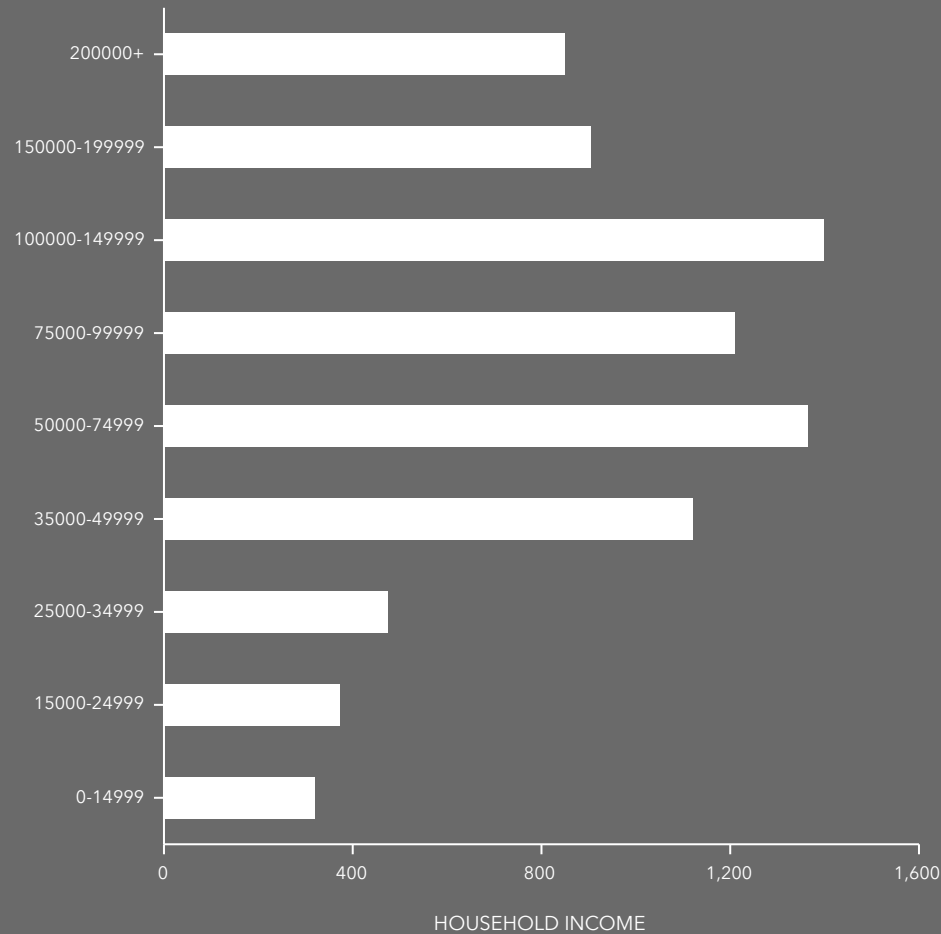

DEMOGRAPHIC SUMMARY

South Shore West (Drive time band of 0 - 5 minutes)

Drive Time Bands: 0-5 minute radii

KEY FACTS

19,791

Population

8,006

Households

40.9

Median Age

\$63,499

Median Disposable Income

EDUCATION

5%

No High School Diploma

18%

High School Graduate

34%

Some College

42%

Bachelor's/Grad/Prof Degree

INCOME

\$80,860

Median Household Income

\$45,313

Per Capita Income

\$145,665

Median Net Worth

EMPLOYMENT

White Collar

72%

Blue Collar