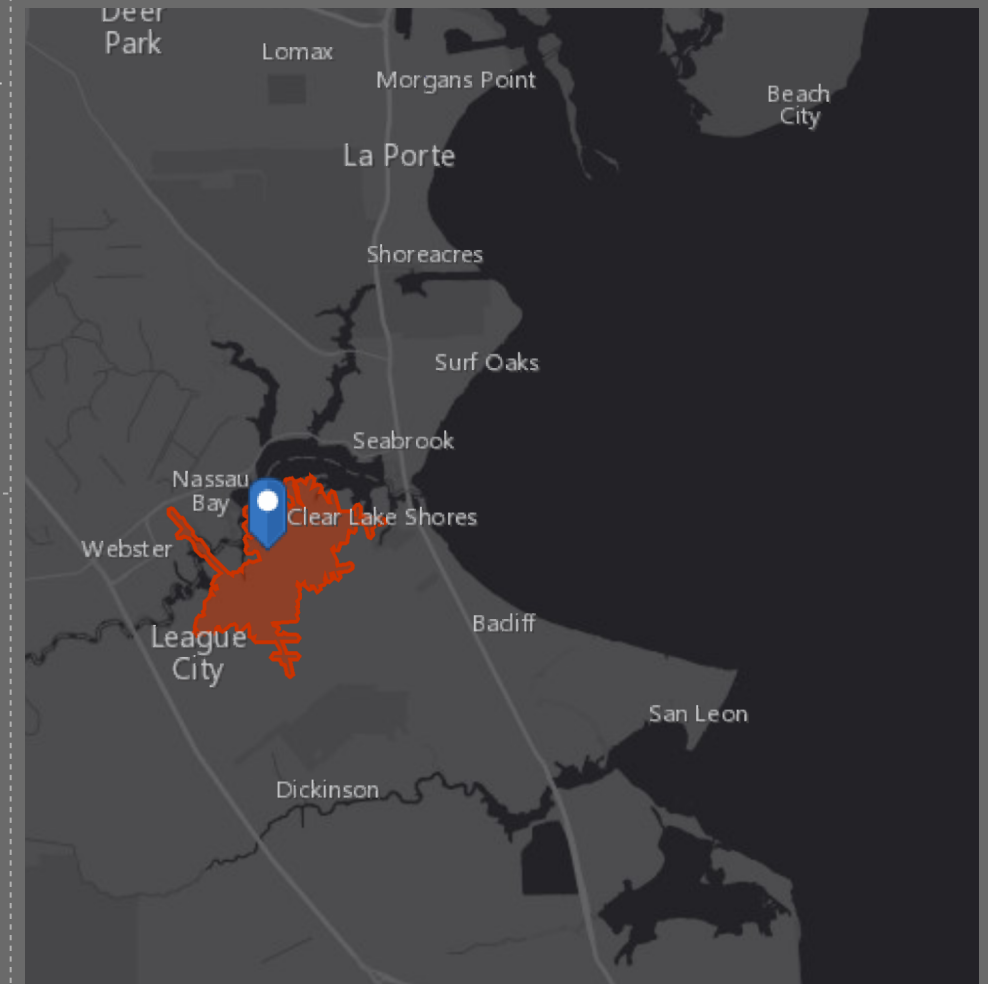

DEMOGRAPHIC SUMMARY

South Shore West (Drive time band of 0 - 5 minutes)

Drive Time Bands: 0-5 minute radii

KEY FACTS

19,791

Population

8,006

Households

40.9

Median Age

$63,499

Median Disposable Income

EDUCATION

5%

No High School Diploma

18%

High School Graduate

34%

Some College

42%

Bachelor's/Grad/Prof Degree

INCOME

$80,860

Median Household Income

$45,313

Per Capita Income

$145,665

Median Net Worth

EMPLOYMENT

White Collar

72%

Blue Collar

15%

Services

12%

5.2%

Unemployment Rate