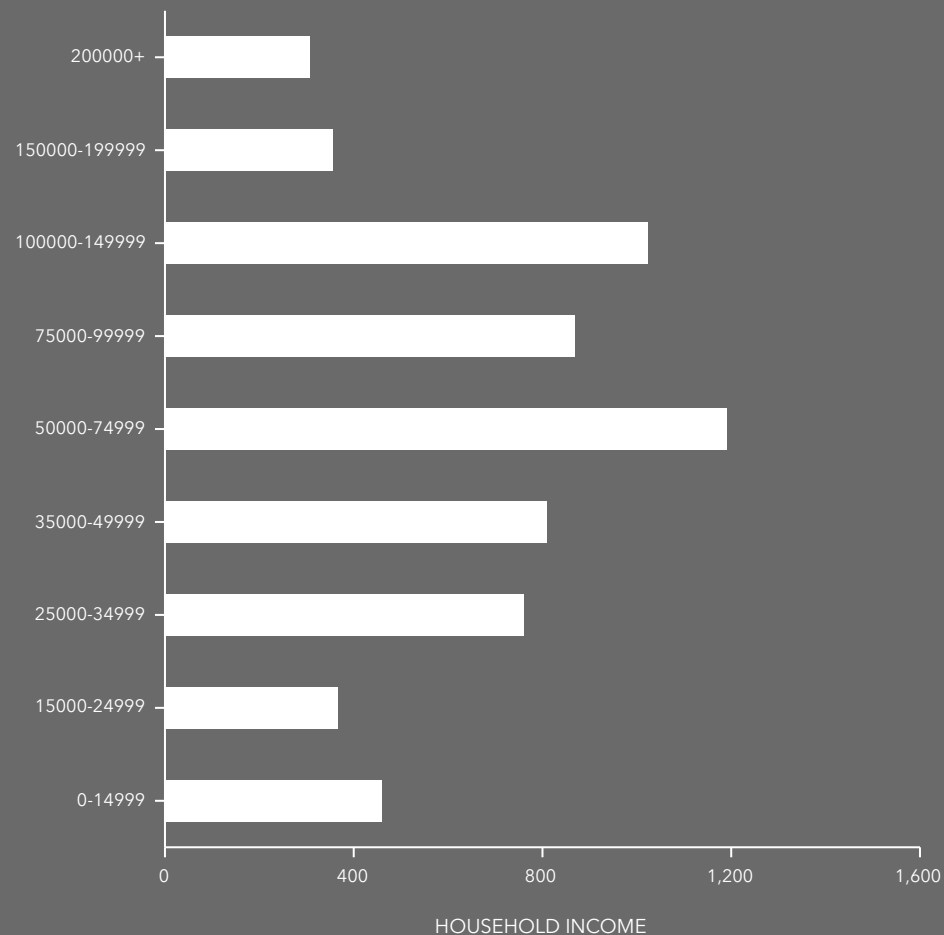

High School Graduate

25%

Some College

30%

Bachelor's/Grad/Prof Degree

INCOME

\$61,729

Median Household Income

\$23,978

Per Capita Income

\$126,547

Median Net Worth

EMPLOYMENT

54%

White Collar

24%