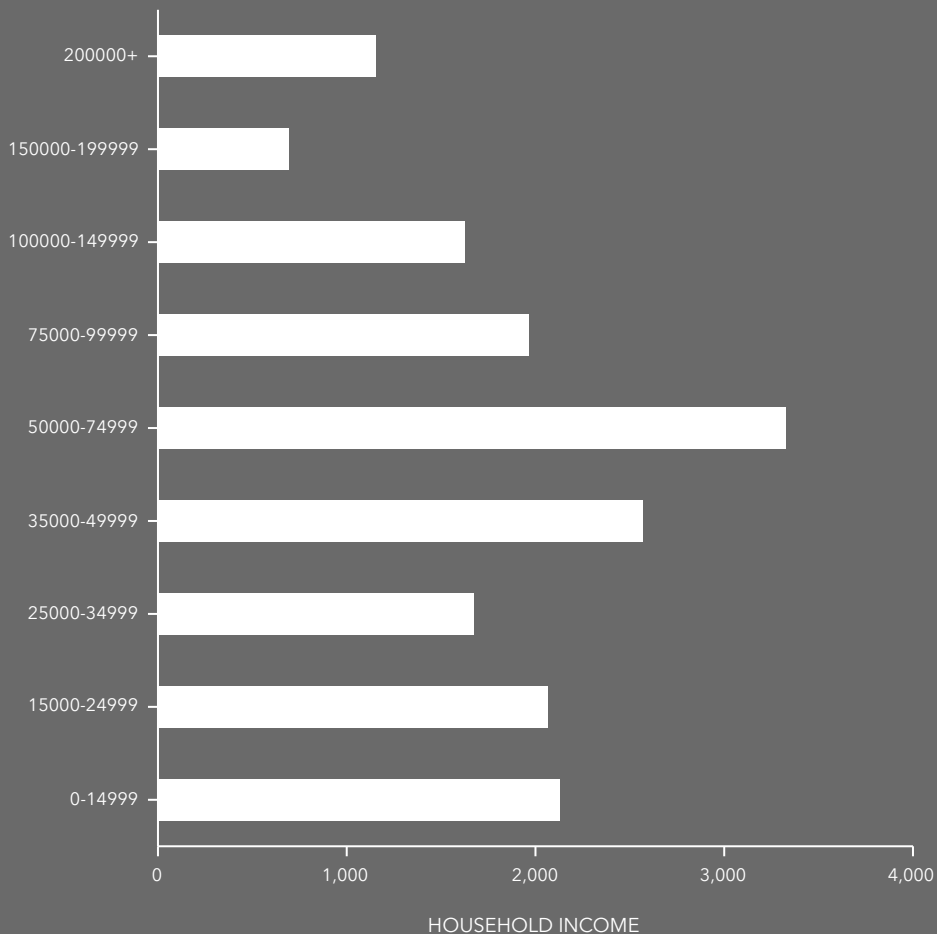

KEY FACTS

37,493

Population

32.4

Median Age

17,190

Households

$42,713

Median Disposable Income

EDUCATION

17%

No High School Diploma

15%

High School Graduate

23%

Some College

46%

Bachelor's/Grad/Prof Degree

EMPLOYMENT

63%

White Collar

15%

Blue Collar

22%

Services

6.2%

Unemployment Rate